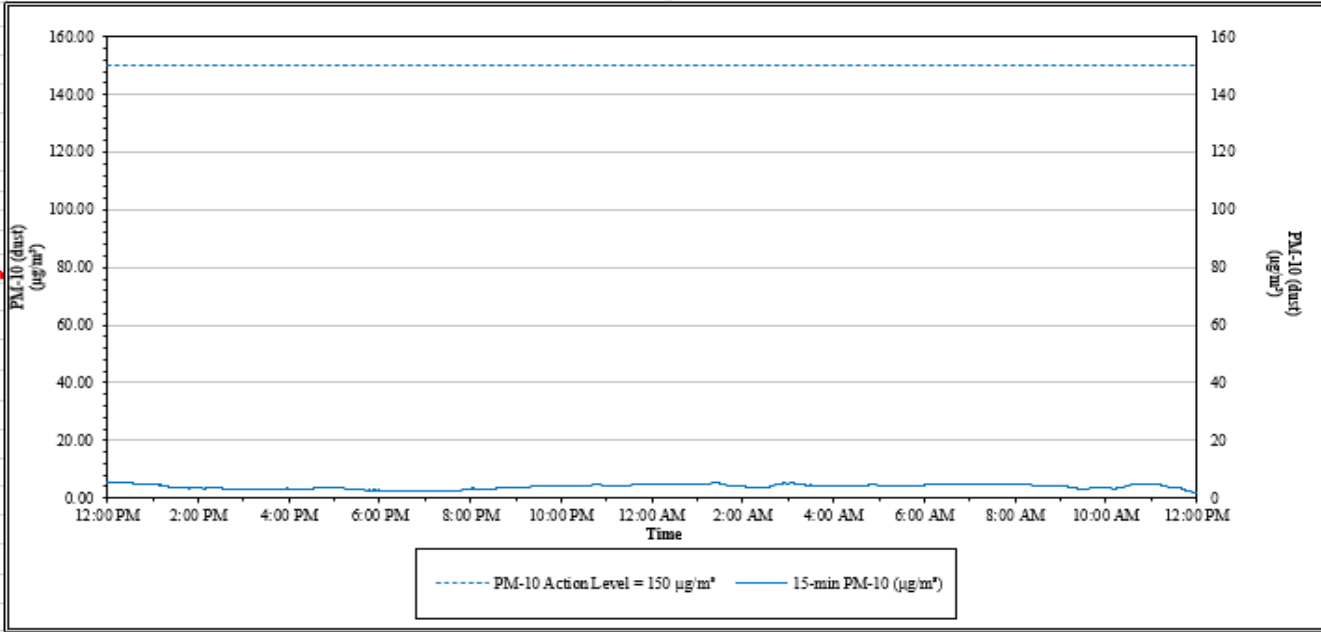

House Street Property – Tree Cutting Activities
1855 House Street NE
Belmont, Plainfield Township, Michigan

Date: 04/16/2023

Air Station: ST 3

Perimeter Air Monitoring Station - ST 3
 15-minute average concentrations

<i>Data Summary Statistics for Rolling 15 Minute Average</i>	
PM-10 min (µg/m³) =	2.08
PM-10 max (µg/m³) =	5.66
PM-10 24hr Avg (µg/m³) =	3.99

DOWNWIND	7%
UPWIND	35%
CROSSWIND	1%
CALM	58%
TOTAL	100%

Time	Result	Action
12:00 AM	Ongoing daily logging	No action required

House Street Property – Tree Cutting Activities
1855 House Street NE
Belmont, Plainfield Township, Michigan

Date: 04/17/2023

Air Station: ST 3

Perimeter Air Monitoring Station - ST 3
 15-minute average concentrations

<i>Data Summary Statistics for Rolling 15 Minute Average</i>	
PM-10 min (µg/m³) =	0.00
PM-10 max (µg/m³) =	5.73
PM-10 24hr Avg (µg/m³) =	0.99

Time	Result	Action
12:00 AM	Ongoing daily logging	No action required