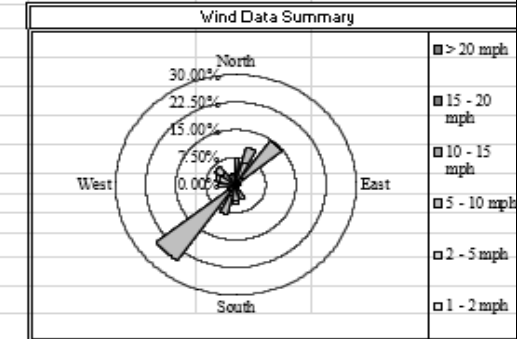

**House Street Property – Tree Cutting Activities
1855 House Street NE
Belmont, Plainfield Township, Michigan**

Date: 04/19/2023

Air Station: ST 3

Perimeter Air Monitoring Station - ST 3
15-minute average concentrations

DOWNWIND	29%
UPWIND	38%
CROSSWIND	11%
CALM	22%
TOTAL	100%

Time	Result	Action
12:00 AM	Ongoing daily logging	No action required