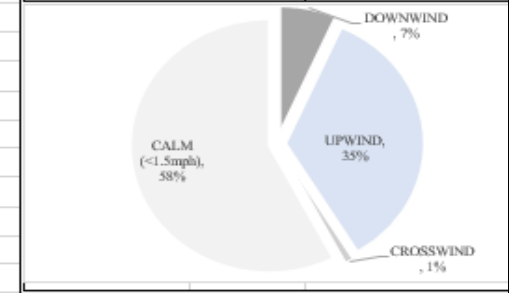

House Street Property – Tree Cutting Activities
1855 House Street NE
Belmont, Plainfield Township, Michigan

Date: 04/16/2023

Air Station: ST 3

Perimeter Air Monitoring Station - ST 3
 15-minute average concentrations

<i>Data Summary Statistics for Rolling 15 Minute Average</i>	
PM-10 min (µg/m³) =	2.08
PM-10 max (µg/m³) =	5.66
PM-10 24hr Avg (µg/m³) =	3.99

DOWNWIND	7%
UPWIND	35%
CROSSWIND	1%
CALM	58%
TOTAL	100%

Time	Result	Action
12:00 AM	Ongoing daily logging	No action required