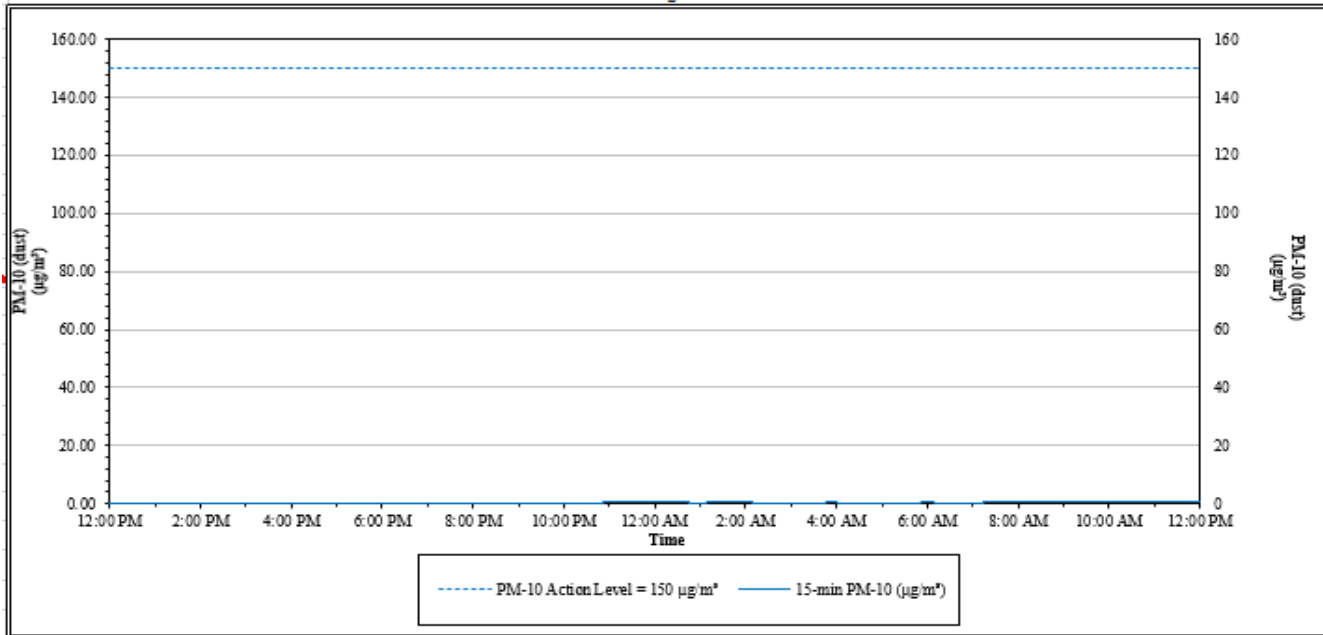

<i>Data Summary Statistics for Rolling 15 Minute Average</i>	
PM-10 min (µg/m³) =	2.08
PM-10 max (µg/m³) =	5.66
PM-10 24hr Avg (µg/m³) =	3.99

DOWNWIND	7%
UPWIND	35%
CROSSWIND	1%
CALM	58%
TOTAL	100%

Time	Result	Action
12:00 AM	Ongoing daily logging	No action required

<i>Data Summary Statistics for Rolling 15 Minute Average</i>	
PM-10 min (µg/m³) =	0.00
PM-10 max (µg/m³) =	5.73
PM-10 24hr Avg (µg/m³) =	0.99

Time	Result	Action
12:00 AM	Ongoing daily logging	No action required

**House Street Property – Tree Cutting Activities
1855 House Street NE
Belmont, Plainfield Township, Michigan**

Date: 04/18/2023

Air Station: ST 3

Perimeter Air Monitoring Station - ST 3
15-minute average concentrations

<i>Data Summary Statistics for Rolling 15 Minute Average</i>	
PM-10 min (µg/m³) =	0.00
PM-10 max (µg/m³) =	0.89
PM-10 24hr Avg (µg/m³) =	0.33

Time	Result	Action
12:00 AM	Ongoing daily logging	No action required