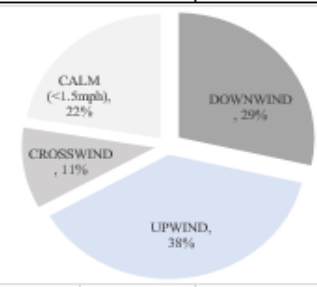

Time	Result	Action
12:00 AM	Ongoing daily logging	No action required