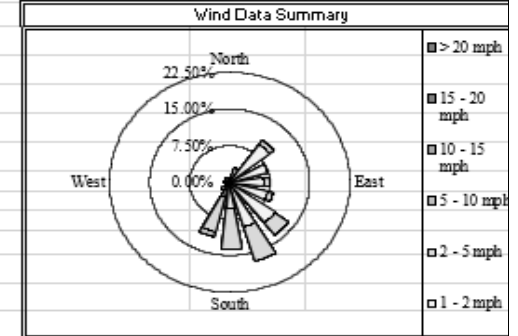

House Street Property – Tree Cutting Activities
1855 House Street NE
Belmont, Plainfield Township, Michigan

Date: 04/16/2023

Air Station: ST 3

Perimeter Air Monitoring Station - ST 3
 15-minute average concentrations

<i>Data Summary Statistics for Rolling 15 Minute Average</i>	
PM-10 min (µg/m³) =	2.08
PM-10 max (µg/m³) =	5.66
PM-10 24hr Avg (µg/m³) =	3.99

DOWNWIND	7%
UPWIND	35%
CROSSWIND	1%
CALM	58%
TOTAL	100%

Time	Result	Action
12:00 AM	Ongoing daily logging	No action required