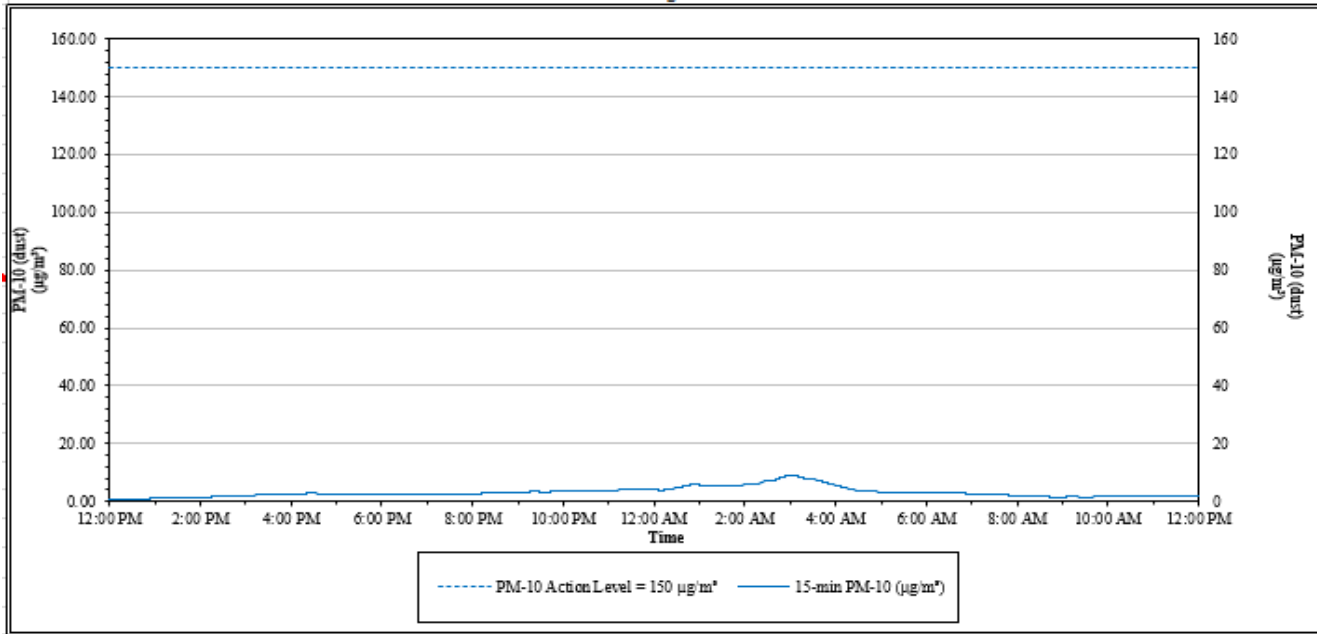

<i>Data Summary Statistics for Rolling 15 Minute Average</i>	
PM-10 min (µg/m³) =	0.00
PM-10 max (µg/m³) =	0.89
PM-10 24hr Avg (µg/m³) =	0.33

Time	Result	Action
12:00 AM	Ongoing daily logging	No action required

**House Street Property – Tree Cutting Activities
1855 House Street NE
Belmont, Plainfield Township, Michigan**

Date: 04/19/2023

Air Station: ST 3

Perimeter Air Monitoring Station - ST 3
15-minute average concentrations