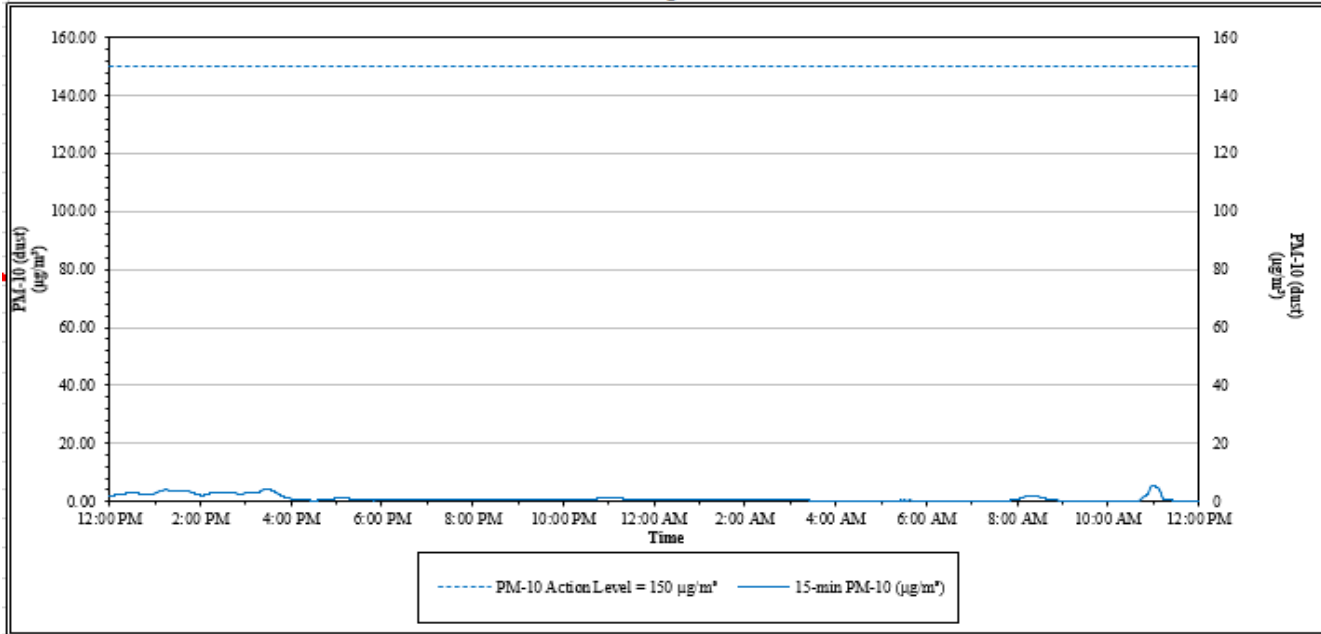

House Street Property – Tree Cutting Activities
1855 House Street NE
Belmont, Plainfield Township, Michigan

Date: 04/16/2023

Air Station: ST 3

Perimeter Air Monitoring Station - ST 3
 15-minute average concentrations

<i>Data Summary Statistics for Rolling 15 Minute Average</i>	
PM-10 min (µg/m³) =	2.08
PM-10 max (µg/m³) =	5.66
PM-10 24hr Avg (µg/m³) =	3.99

DOWNWIND	7%
UPWIND	35%
CROSSWIND	1%
CALM	58%
TOTAL	100%

Time	Result	Action
12:00 AM	Ongoing daily logging	No action required

House Street Property – Tree Cutting Activities
1855 House Street NE
Belmont, Plainfield Township, Michigan

Date: 04/17/2023

Air Station: ST 3

Perimeter Air Monitoring Station - ST 3
 15-minute average concentrations

<i>Data Summary Statistics for Rolling 15 Minute Average</i>	
PM-10 min (µg/m³) =	0.00
PM-10 max (µg/m³) =	5.73
PM-10 24hr Avg (µg/m³) =	0.99

Time	Result	Action
12:00 AM	Ongoing daily logging	No action required