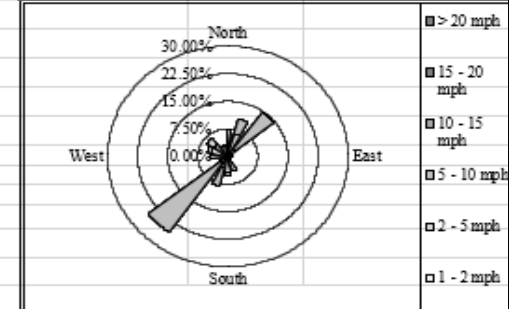

<i>Data Summary Statistics for Rolling 15 Minute Average</i>	
PM-10 min =	0.00
PM-10 max =	1.73
PM-10 24hr Avg =	0.50

Time	Result	Action
12:00 AM	Ongoing daily logging	No action required

**House Street Property – Tree Cutting Activities
1855 House Street NE
Belmont, Plainfield Township, Michigan**

Date: 04/19/2023

Air Station: ST 1

Perimeter Air Monitoring Station - ST 1
15-minute average concentrations

Data Summary Statistics for Rolling 15 Minute Average

PM-10 min =	0.05
PM-10 max =	8.72
PM-10 24hr Avg =	2.86

Wind Data Summary

DOWNWIND	38%
UPWIND	29%
CROSSWIND	11%
CALM	22%
TOTAL	100%

Time	Result	Action
12:00 AM	Ongoing daily logging	No action required