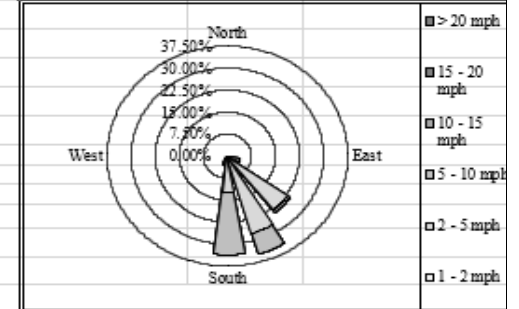

Data Summary Statistics for Rolling 15 Minute Average

PM-10 min =	2.38
PM-10 max =	6.69
PM-10 24hr Avg =	4.41

Wind Data Summary

DOWNWIND	35%
UPWIND	7%
CROSSWIND	1%
CALM	58%
TOTAL	100%

Time	Result	Action
12:00 AM	Ongoing daily logging	No action required

**House Street Property – Tree Cutting Activities
1855 House Street NE
Belmont, Plainfield Township, Michigan**

Date: 04/17/2023

Air Station: ST 1

Perimeter Air Monitoring Station - ST 1
15-minute average concentrations

Data Summary Statistics for Rolling 15 Minute Average

PM-10 min =	0.54
PM-10 max =	4.38
PM-10 24hr Avg =	1.47

Wind Data Summary

DOWNWIND	98%
UPWIND	1%
CROSSWIND	0%
CALM	1%
TOTAL	100%

Time	Result	Action
12:00 AM	Ongoing daily logging	No action required