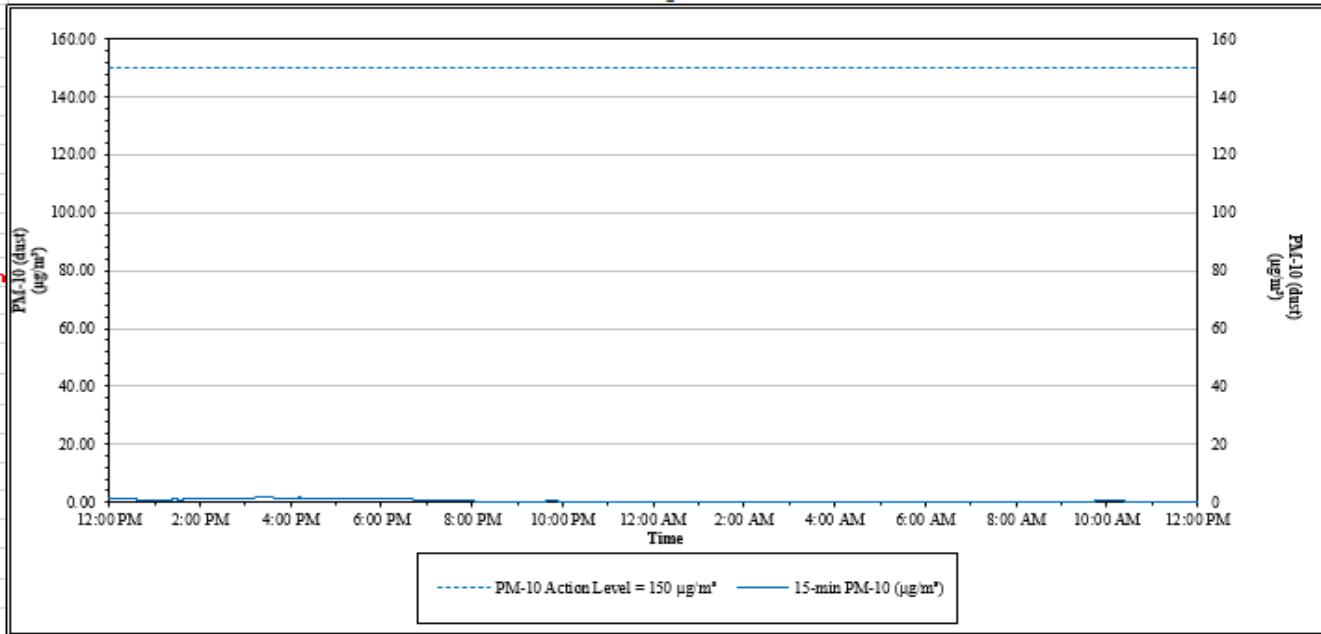

Data Summary Statistics for Rolling 15 Minute Average

PM-10 min =	2.38
PM-10 max =	6.69
PM-10 24hr Avg =	4.41

Wind Data Summary

DOWNWIND	35%
UPWIND	7%
CROSSWIND	1%
CALM	58%
TOTAL	100%

Time	Result	Action
12:00 AM	Ongoing daily logging	No action required

Data Summary Statistics for Rolling 15 Minute Average

PM-10 min =	0.54
PM-10 max =	4.38
PM-10 24hr Avg =	1.47

Wind Data Summary

DOWNWIND	98%
UPWIND	1%
CROSSWIND	0%
CALM	1%
TOTAL	100%

Time	Result	Action
12:00 AM	Ongoing daily logging	No action required

**House Street Property – Tree Cutting Activities
1855 House Street NE
Belmont, Plainfield Township, Michigan**

Date: 04/18/2023

Air Station: ST 1

Perimeter Air Monitoring Station - ST 1
15-minute average concentrations

<i>Data Summary Statistics for Rolling 15 Minute Average</i>	
PM-10 min =	0.00
PM-10 max =	1.73
PM-10 24hr Avg =	0.50

Time	Result	Action
12:00 AM	Ongoing daily logging	No action required

**House Street Property – Tree Cutting Activities
1855 House Street NE
Belmont, Plainfield Township, Michigan**