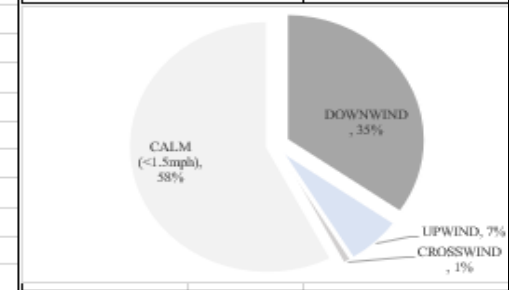

**House Street Property – Tree Cutting Activities
1855 House Street NE
Belmont, Plainfield Township, Michigan**

Date: 04/16/2023

Air Station: ST 1

Perimeter Air Monitoring Station - ST 1
15-minute average concentrations

Data Summary Statistics for Rolling 15 Minute Average

PM-10 min =	2.38
PM-10 max =	6.69
PM-10 24hr Avg =	4.41

Wind Data Summary

DOWNWIND	35%
UPWIND	7%
CROSSWIND	1%
CALM	58%
TOTAL	100%

Time	Result	Action
12:00 AM	Ongoing daily logging	No action required