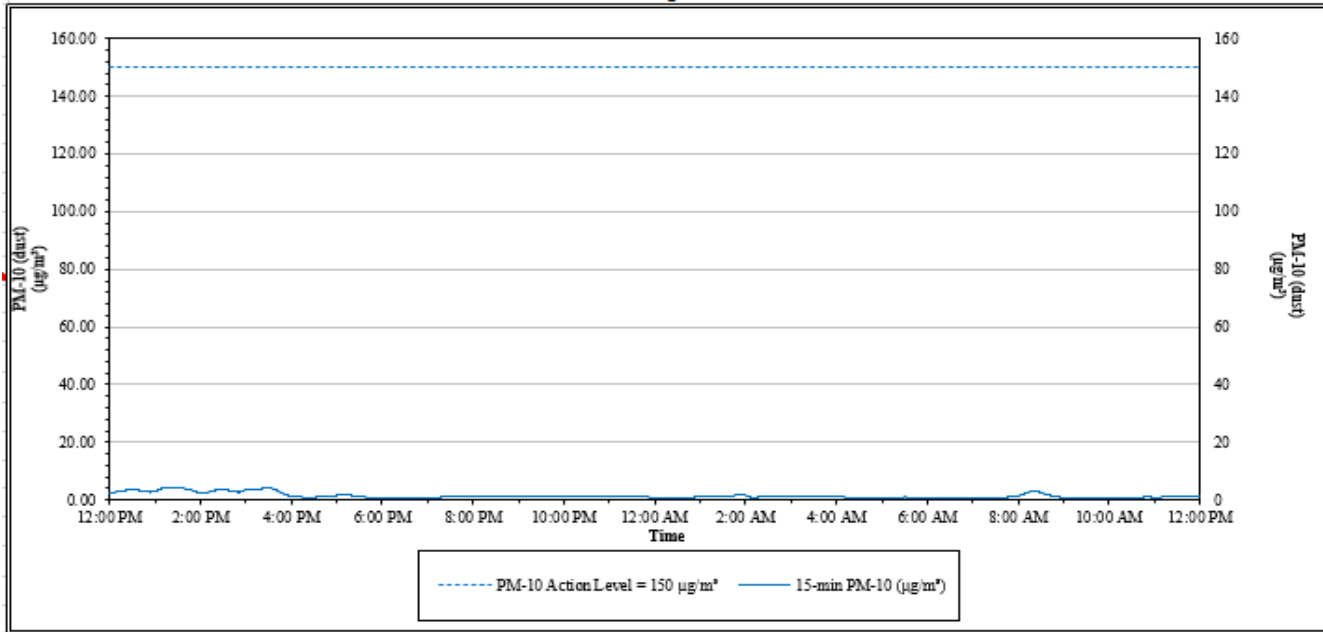

Data Summary Statistics for Rolling 15 Minute Average

PM-10 min =	2.38
PM-10 max =	6.69
PM-10 24hr Avg =	4.41

Wind Data Summary

DOWNWIND	35%
UPWIND	7%
CROSSWIND	1%
CALM	58%
TOTAL	100%

Time	Result	Action
12:00 AM	Ongoing daily logging	No action required

**House Street Property – Tree Cutting Activities
1855 House Street NE
Belmont, Plainfield Township, Michigan**

Date: 04/17/2023

Air Station: ST 1

Perimeter Air Monitoring Station - ST 1
15-minute average concentrations

Data Summary Statistics for Rolling 15 Minute Average

PM-10 min =	0.54
PM-10 max =	4.38
PM-10 24hr Avg =	1.47

Wind Data Summary

DOWNWIND	98%
UPWIND	1%
CROSSWIND	0%
CALM	1%
TOTAL	100%

Time	Result	Action
12:00 AM	Ongoing daily logging	No action required

<i>Data Summary Statistics for Rolling 15 Minute Average</i>	
PM-10 min =	0.00
PM-10 max =	1.73
PM-10 24hr Avg =	0.50

Time	Result	Action
12:00 AM	Ongoing daily logging	No action required

**House Street Property – Tree Cutting Activities
1855 House Street NE
Belmont, Plainfield Township, Michigan**