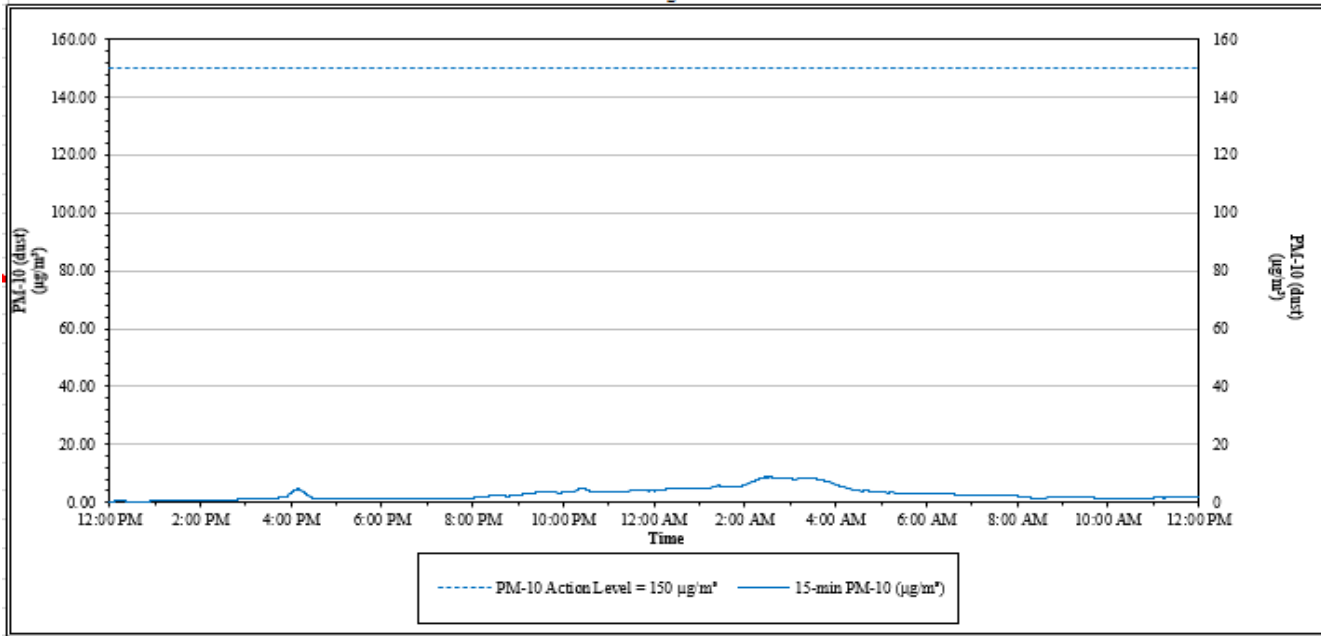

Data Summary Statistics for Rolling 15 Minute Average

PM-10 min =	0.54
PM-10 max =	4.38
PM-10 24hr Avg =	1.47

Wind Data Summary

DOWNWIND	98%
UPWIND	1%
CROSSWIND	0%
CALM	1%
TOTAL	100%

Time	Result	Action
12:00 AM	Ongoing daily logging	No action required

<i>Data Summary Statistics for Rolling 15 Minute Average</i>	
PM-10 min =	0.00
PM-10 max =	1.73
PM-10 24hr Avg =	0.50

Time	Result	Action
12:00 AM	Ongoing daily logging	No action required

**House Street Property – Tree Cutting Activities
1855 House Street NE
Belmont, Plainfield Township, Michigan**

Date: 04/19/2023

Air Station: ST 1

Perimeter Air Monitoring Station - ST 1
15-minute average concentrations

Data Summary Statistics for Rolling 15 Minute Average

PM-10 min =	0.05
PM-10 max =	8.72
PM-10 24hr Avg =	2.86

Wind Data Summary

DOWNWIND	38%
UPWIND	29%
CROSSWIND	11%
CALM	22%
TOTAL	100%

Time	Result	Action
12:00 AM	Ongoing daily logging	No action required