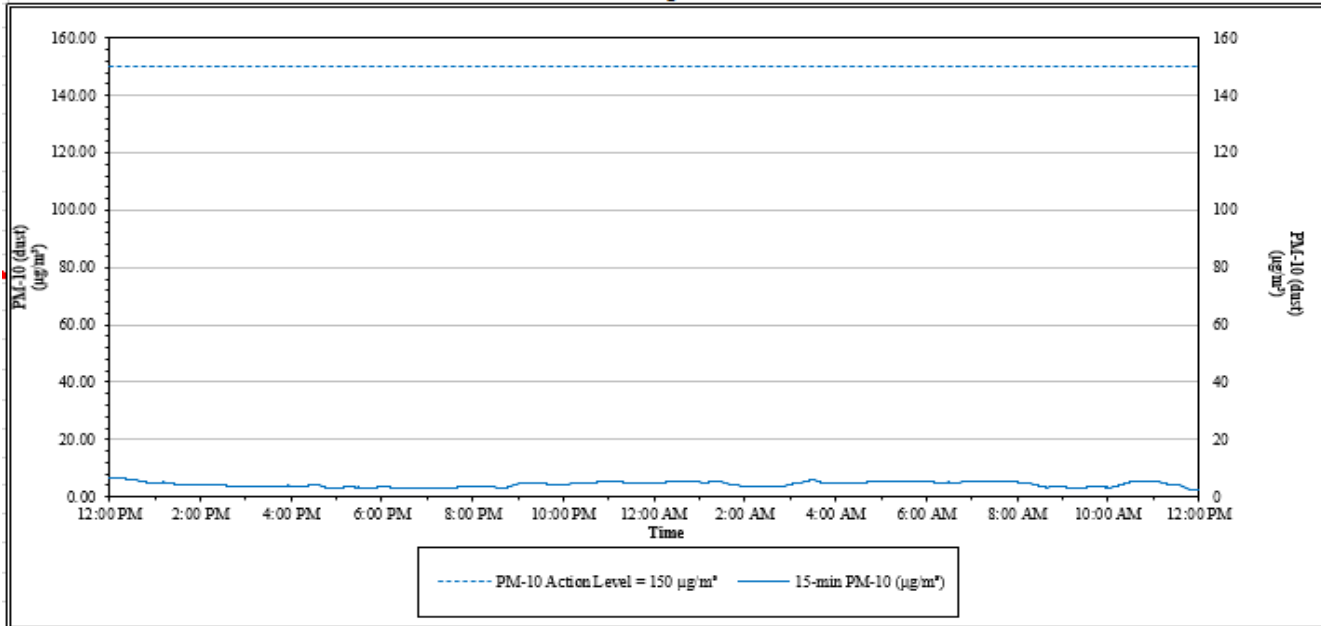

**House Street Property – Tree Cutting Activities
1855 House Street NE
Belmont, Plainfield Township, Michigan**

Date: 04/16/2023

Air Station: ST 1

Perimeter Air Monitoring Station - ST 1
15-minute average concentrations

Data Summary Statistics for Rolling 15 Minute Average

PM-10 min =	2.38
PM-10 max =	6.69
PM-10 24hr Avg =	4.41

Wind Data Summary

DOWNWIND	35%
UPWIND	7%
CROSSWIND	1%
CALM	58%
TOTAL	100%

Time	Result	Action
12:00 AM	Ongoing daily logging	No action required

Data Summary Statistics for Rolling 15 Minute Average

PM-10 min =	0.54
PM-10 max =	4.38
PM-10 24hr Avg =	1.47

Wind Data Summary

DOWNWIND	98%
UPWIND	1%
CROSSWIND	0%
CALM	1%
TOTAL	100%

Time	Result	Action
12:00 AM	Ongoing daily logging	No action required

<i>Data Summary Statistics for Rolling 15 Minute Average</i>	
PM-10 min =	0.00
PM-10 max =	1.73
PM-10 24hr Avg =	0.50

Time	Result	Action
12:00 AM	Ongoing daily logging	No action required

**House Street Property – Tree Cutting Activities
1855 House Street NE
Belmont, Plainfield Township, Michigan**