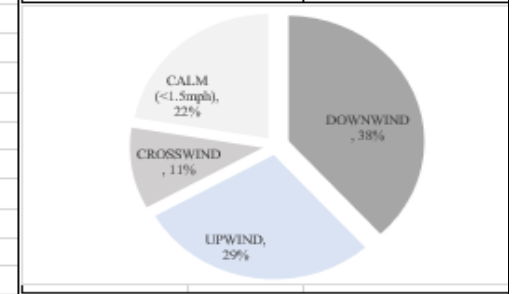

Time	Result	Action
12:00 AM	Ongoing daily logging	No action required