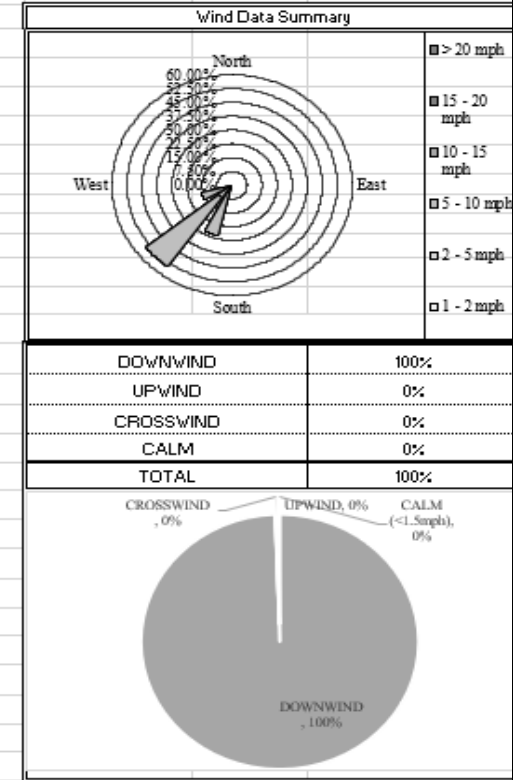

Data Summary Statistics for Rolling 15 Minute Average

PM-10 min =	2.38
PM-10 max =	6.69
PM-10 24hr Avg =	4.41

Wind Data Summary

DOWNWIND	35%
UPWIND	7%
CROSSWIND	1%
CALM	58%
TOTAL	100%

Time	Result	Action
12:00 AM	Ongoing daily logging	No action required

Data Summary Statistics for Rolling 15 Minute Average

PM-10 min =	0.54
PM-10 max =	4.38
PM-10 24hr Avg =	1.47

Wind Data Summary

DOWNWIND	98%
UPWIND	1%
CROSSWIND	0%
CALM	1%
TOTAL	100%

Time	Result	Action
12:00 AM	Ongoing daily logging	No action required

**House Street Property – Tree Cutting Activities
1855 House Street NE
Belmont, Plainfield Township, Michigan**

Date: 04/18/2023

Air Station: ST 1

Perimeter Air Monitoring Station - ST 1
15-minute average concentrations

<i>Data Summary Statistics for Rolling 15 Minute Average</i>	
PM-10 min =	0.00
PM-10 max =	1.73
PM-10 24hr Avg =	0.50

Time	Result	Action
12:00 AM	Ongoing daily logging	No action required

**House Street Property – Tree Cutting Activities
1855 House Street NE
Belmont, Plainfield Township, Michigan**