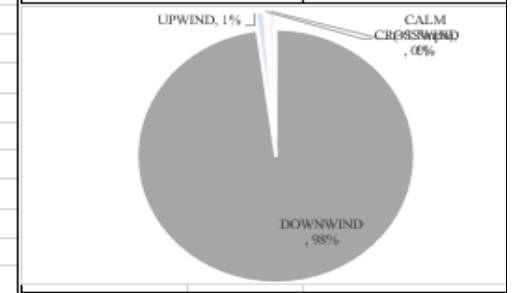

Time	Result	Action
12:00 AM	Ongoing daily logging	No action required